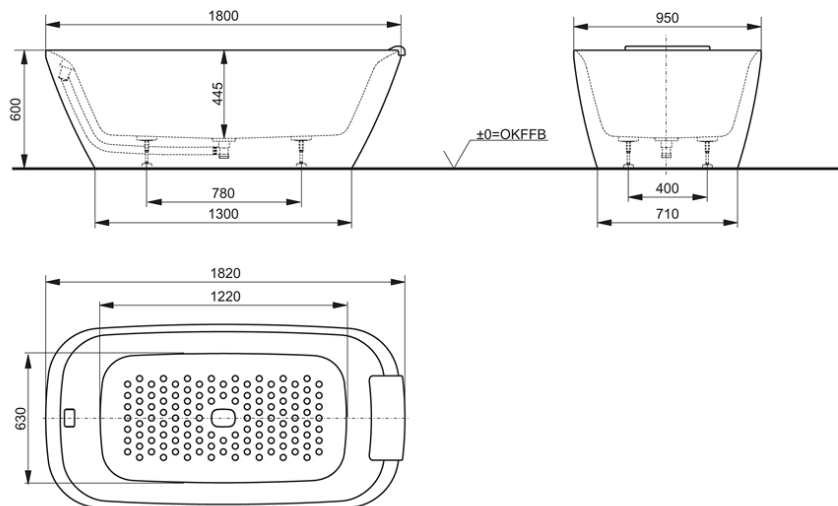

PJY1886HPWMNE

IDR 183,500,000.00

Anti Slip & Hand Grips

Capacity: 310 Liters

Available: PJY1886HPWMGE (Gold Rim)

Some products may not be available in your area

Prices indicated are manufacturer's suggested retail price, prices may change anytime without notice.

Please check with your nearest reseller for updated prices.

Prices shown for lavatory does not include faucet.