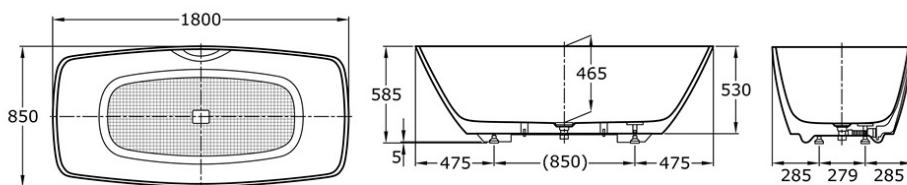

PJY1804PWE

IDR 80,100,000.00

Height: 585

Width: 1800 mm

Depth: 850 mm

PJY 1804 PWE

Some products may not be available in your area

Prices indicated are manufacturer's suggested retail price, prices may change anytime without notice.