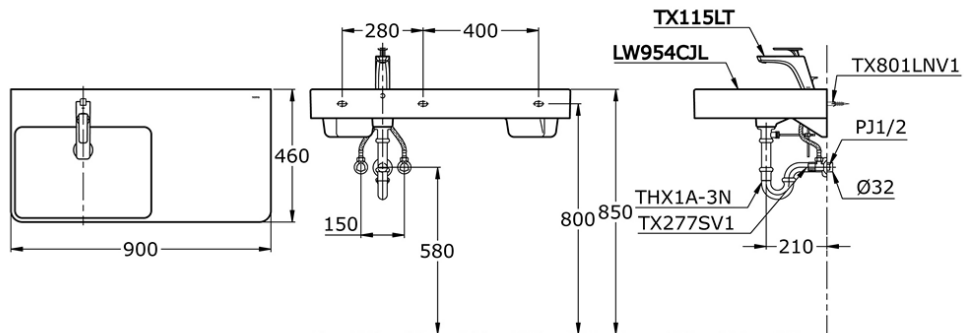

TOJA LW 954 CJL

Some products may not be available in your area

Prices indicated are manufacturer's suggested retail price, prices may change anytime without notice.

Please check with your nearest reseller for updated prices.

Prices shown for lavatory does not include faucet.