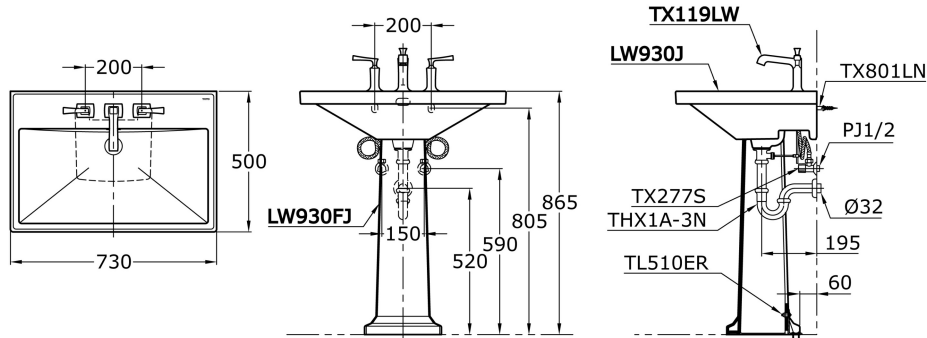

LW930J/LW930FJ

IDR 5,580,000.00

Width: 686 mm

Depth: 500 mm

Some products may not be available in your area

Prices indicated are manufacturer's suggested retail price, prices may change anytime without notice.