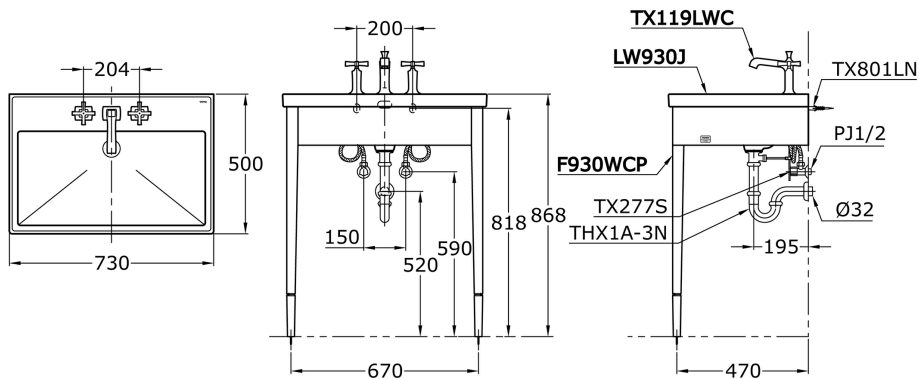

## LW930J/F930WCP

IDR 9,440,000.00

Width: 730 mm

Depth: 500 mm

Some products may not be available in your area

Prices indicated are manufacturer's suggested retail price, prices may change anytime without notice.