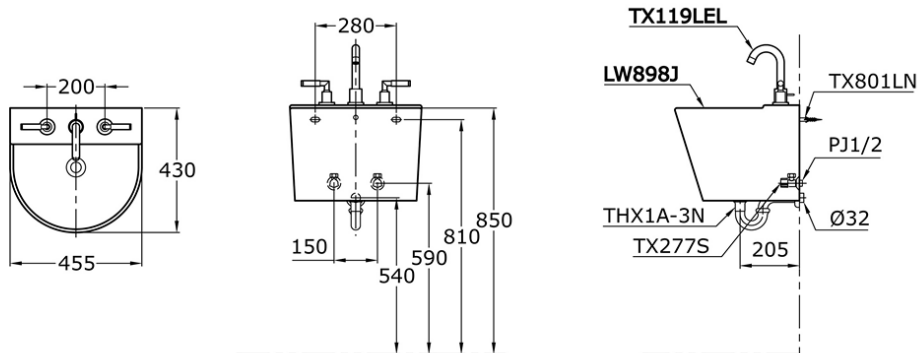

LW898J

IDR 1,780,000.00

Height: 330

Width: 455 mm

Depth: 430 mm

NEW OMNI LW 898 J

Some products may not be available in your area

Prices indicated are manufacturer's suggested retail price, prices may change anytime without notice.