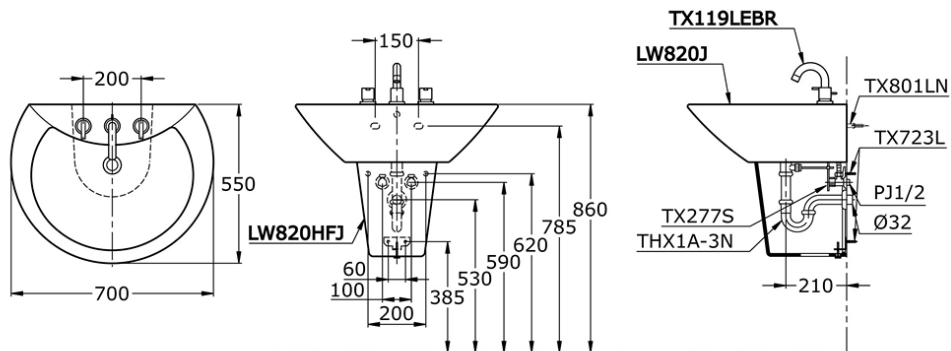

LW820J/LW820HFJ

IDR 3,083,000.00

Width: 700 mm

Depth: 550 mm

AVANTE LW 820 J / LW 820 HFJ

Some products may not be available in your area

Prices indicated are manufacturer's suggested retail price, prices may change anytime without notice.