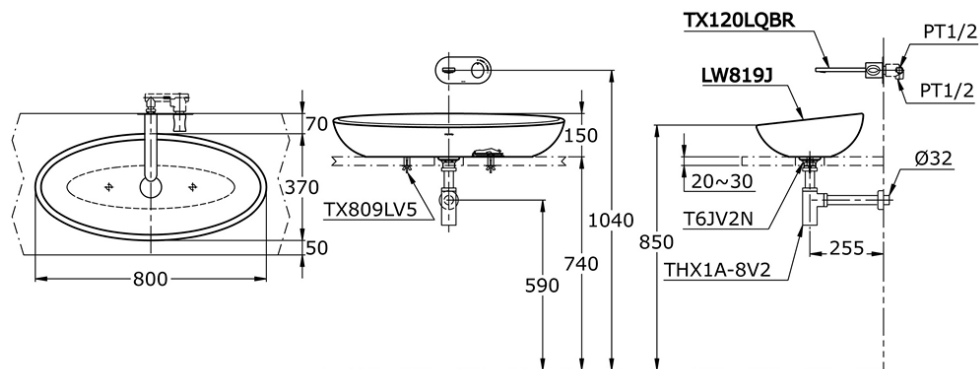

LE MUSE LW 819 J

Some products may not be available in your area

Prices indicated are manufacturer's suggested retail price, prices may change anytime without notice.

Please check with your nearest reseller for updated prices.

Prices shown for lavatory does not include faucet.