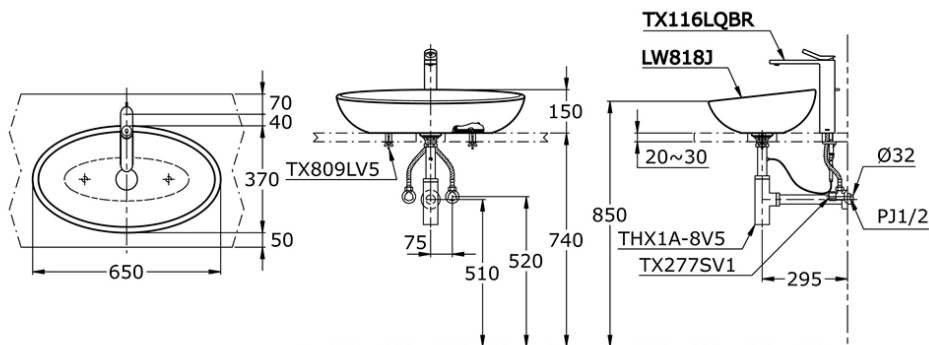

LW818J

IDR 1,900,000.00

Height: 150

Width: 650 mm

Depth: 380 mm

LE MUSE LW 818 J

Some products may not be available in your area

Prices indicated are manufacturer's suggested retail price, prices may change anytime without notice.