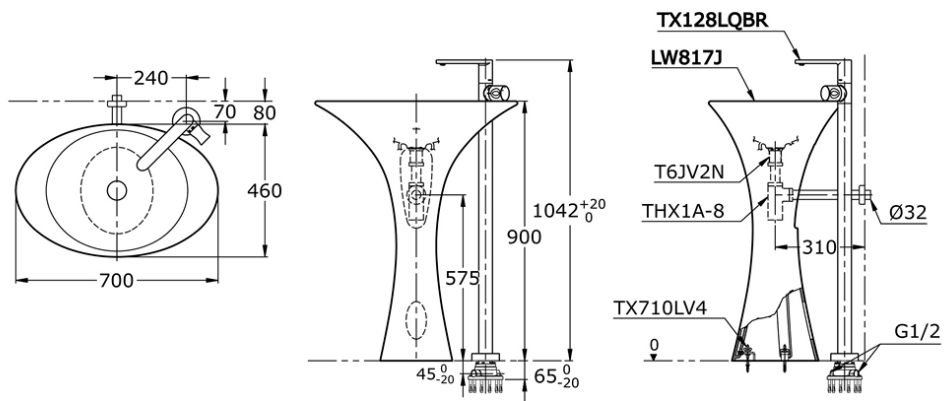

LW817J

IDR 7,740,000.00

Width: 700 mm

Depth: 460 mm

LE MUSE LW 817 J

Some products may not be available in your area

Prices indicated are manufacturer's suggested retail price, prices may change anytime without notice.