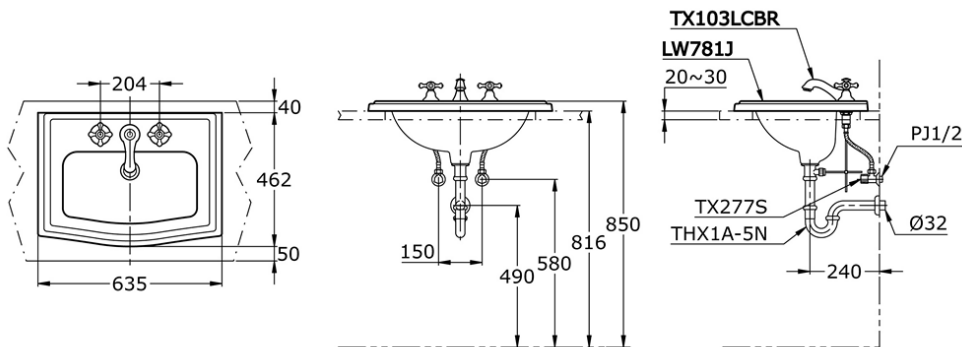

LW781J

IDR 2,000,000.00

Width: 635 mm

Depth: 462 mm

CLAYTON LW 781 J

Some products may not be available in your area

Prices indicated are manufacturer's suggested retail price, prices may change anytime without notice.