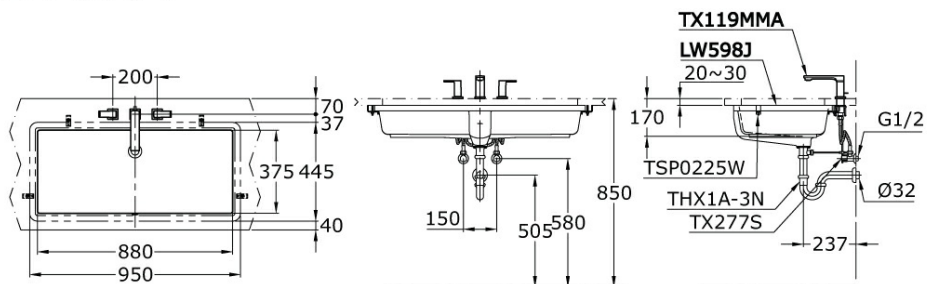

LW598J

IDR 2,930,000.00

Under Counter Lavatory

Width: 880 mm

Depth: 375 mm

LW 598 J

Some products may not be available in your area

Prices indicated are manufacturer's suggested retail price, prices may change anytime without notice.