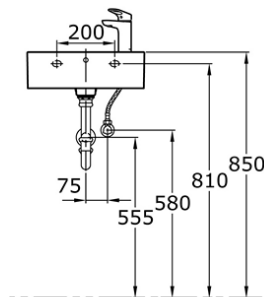

LW575JR

IDR 1,580,000.00

Width: 405 mm

Depth: 470 mm

LW 575 JR

Some products may not be available in your area

Prices indicated are manufacturer's suggested retail price, prices may change anytime without notice.