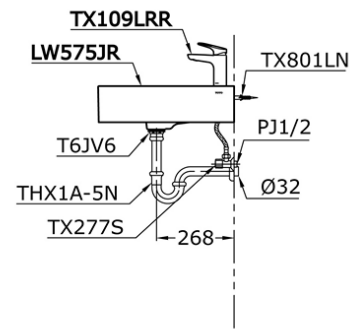

LW575JR

IDR 1,580,000.00

Width: 405 mm

Depth: 470 mm

LW 575 JR

Some products may not be available in your area

Prices indicated are manufacturer's suggested retail price, prices may change anytime without notice.

Please check with your nearest reseller for updated prices.

Prices shown for lavatory does not include faucet.