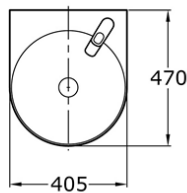

LW575JR

IDR 1,580,000.00

Width: 405 mm

Depth: 470 mm

LW 575 JR

Some products may not be available in your area

Prices indicated are manufacturer's suggested retail price, prices may change anytime without notice.