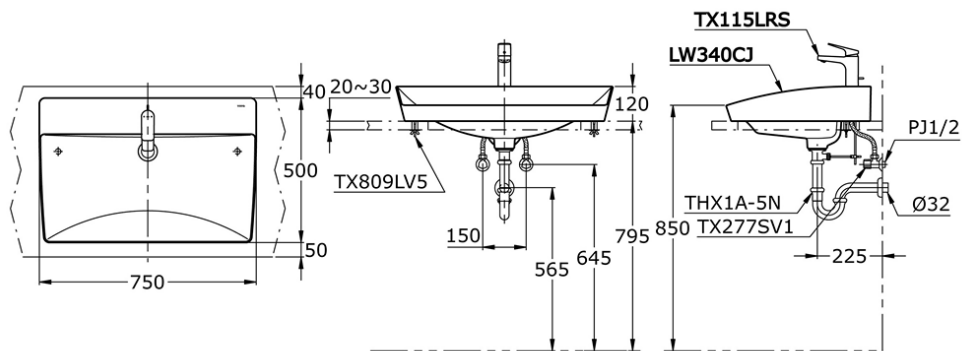

LW340CJ

IDR 3,580,000.00

Height: 120

Width: 750 mm

Depth: 500 mm

LW 340 CJ

Some products may not be available in your area

Prices indicated are manufacturer's suggested retail price, prices may change anytime without notice.