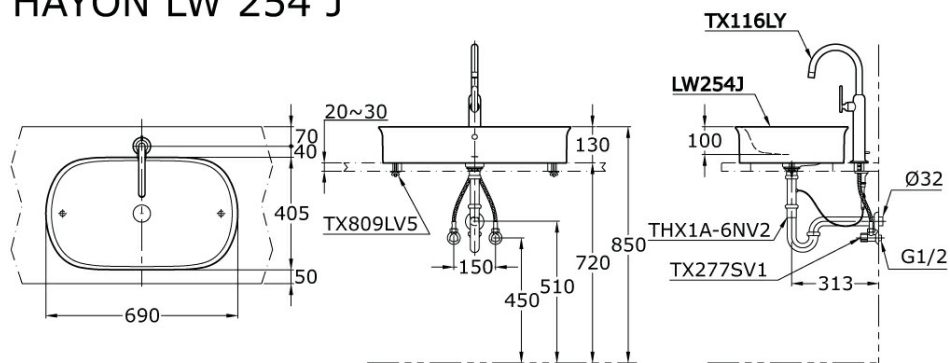

HAYON LW 254 J

Some products may not be available in your area

Prices indicated are manufacturer's suggested retail price, prices may change anytime without notice.

Please check with your nearest reseller for updated prices.

Prices shown for lavatory does not include faucet.