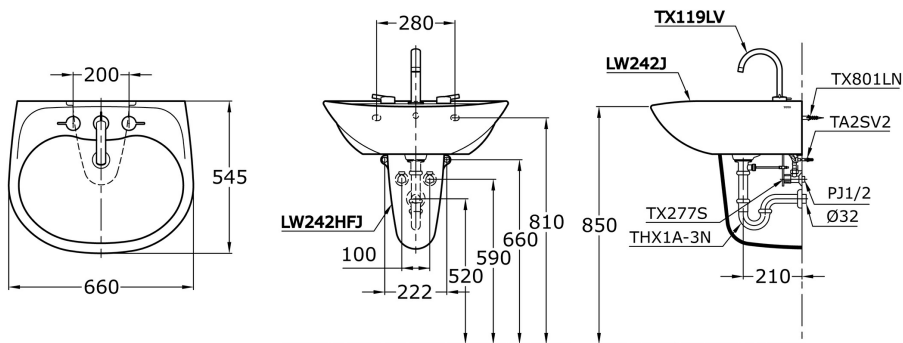

LW242J/LW242HFJ

IDR 2,220,000.00

Width: 660 mm

Depth: 545 mm

Some products may not be available in your area

Prices indicated are manufacturer's suggested retail price, prices may change anytime without notice.