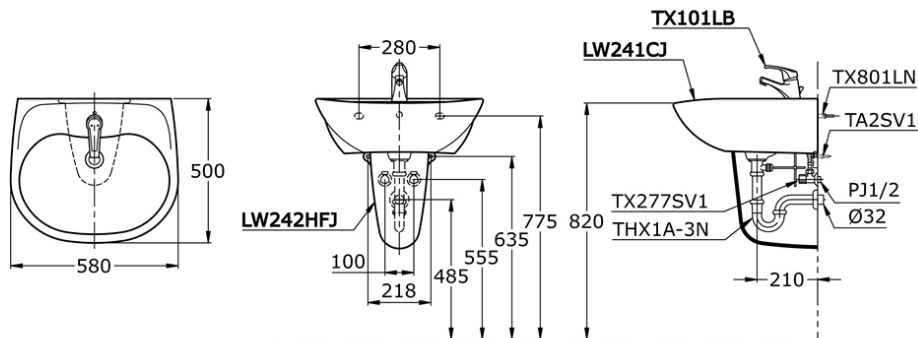

LW241CJ/LW242HFJ

IDR 1,740,000.00

Width: 580 mm

Depth: 500 mm

ESSENTIAL LW 241 CJ / LW 242 HFJ

Some products may not be available in your area

Prices indicated are manufacturer's suggested retail price, prices may change anytime without notice.