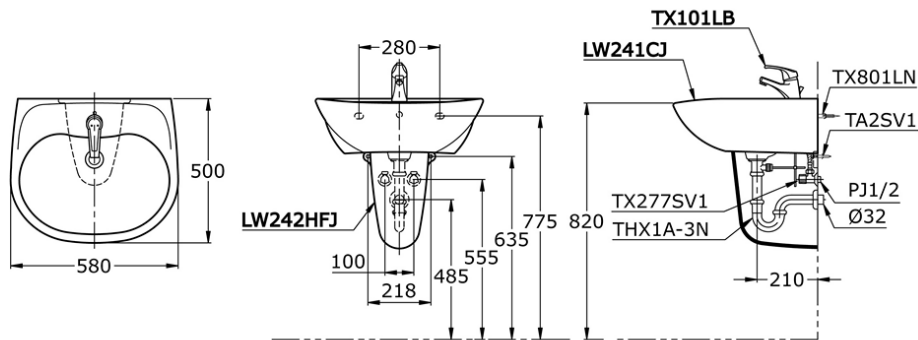

ESSENTIAL LW 241 CJ / LW 242 HFJ

Some products may not be available in your area

Prices indicated are manufacturer's suggested retail price, prices may change anytime without notice.

Please check with your nearest reseller for updated prices.

Prices shown for lavatory does not include faucet.