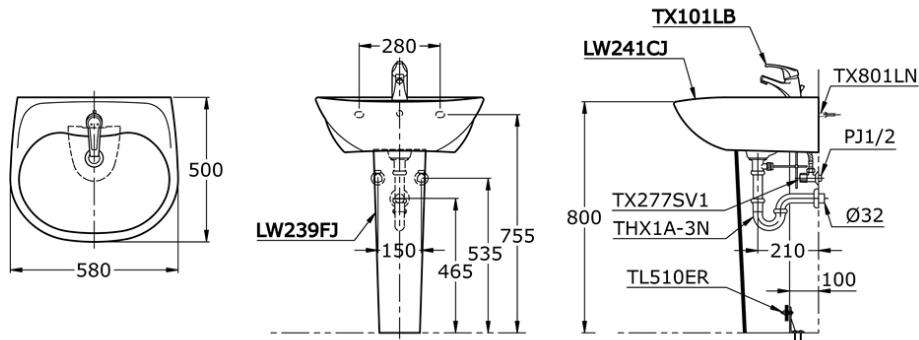

LW241CJ/LW239FJ

IDR 2,040,000.00

Width: 580 mm

Depth: 500 mm

ESSENTIAL LW 241 CJ / LW 239 FJ

Some products may not be available in your area

Prices indicated are manufacturer's suggested retail price, prices may change anytime without notice.