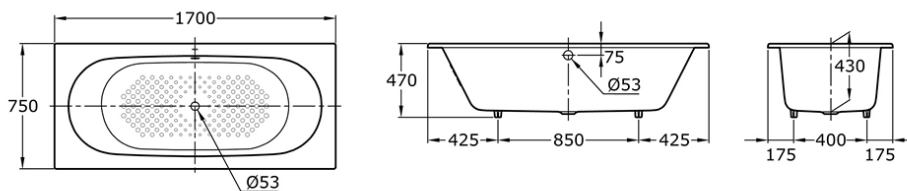

FBYN1710NPE

IDR 28,570,000.00

Height: 470

Width: 1700 mm

Depth: 750 mm

FBYN 1710 NPE

Some products may not be available in your area

Prices indicated are manufacturer's suggested retail price, prices may change anytime without notice.