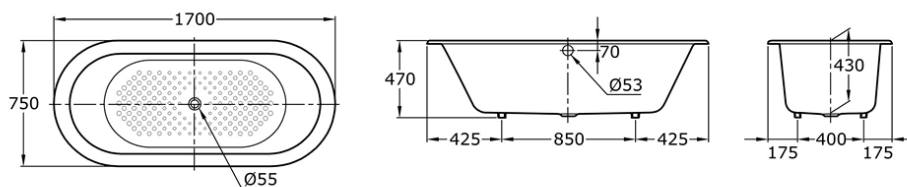

FBYN 1710 CPE

Some products may not be available in your area

Prices indicated are manufacturer's suggested retail price, prices may change anytime without notice.

Please check with your nearest reseller for updated prices.

Prices shown for lavatory does not include faucet.