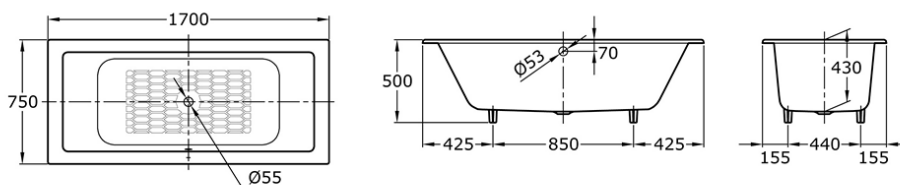

FBYN1700PE

IDR 29,870,000.00

Height: 500

Width: 1700 mm

Depth: 750 mm

FBYN 1700 PE

Some products may not be available in your area

Prices indicated are manufacturer's suggested retail price, prices may change anytime without notice.