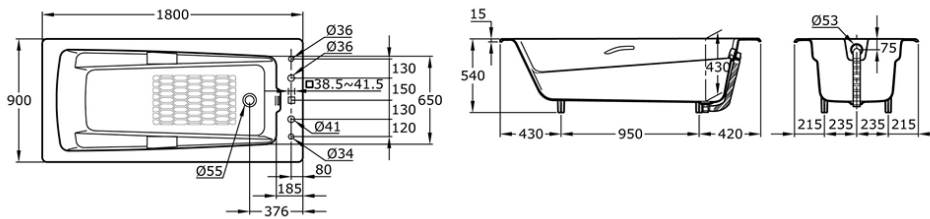

FBY1860HPWE

IDR 67,000,000.00

Height: 540

Width: 1800 mm

Depth: 900 mm

FBY 1860 HPWE

Some products may not be available in your area

Prices indicated are manufacturer's suggested retail price, prices may change anytime without notice.