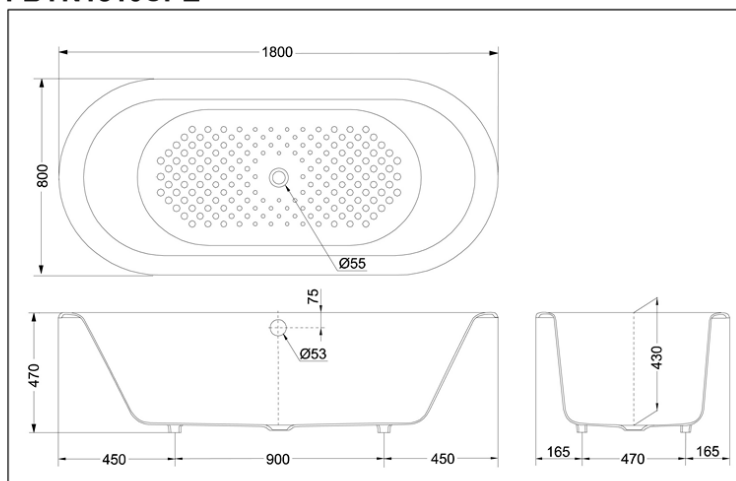

FBYN1810CPE

IDR 38,470,000.00

Height: 470

Width: 1800 mm

Depth: 800 mm

FBYN1810CHPE FBYN1810CPE

Some products may not be available in your area

Prices indicated are manufacturer's suggested retail price, prices may change anytime without notice.