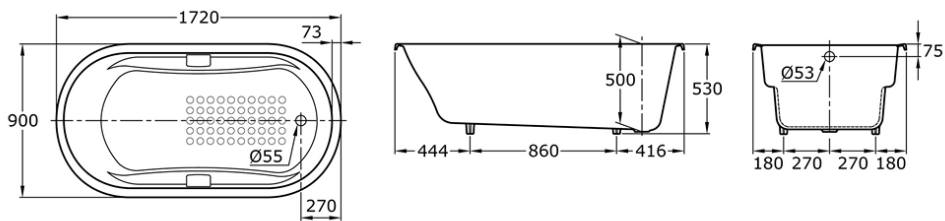

FBY1760CHPE

IDR 40,870,000.00

Height: 530

Width: 1720 mm

Depth: 900 mm

FBY 1760 CHPE

Some products may not be available in your area

Prices indicated are manufacturer's suggested retail price, prices may change anytime without notice.