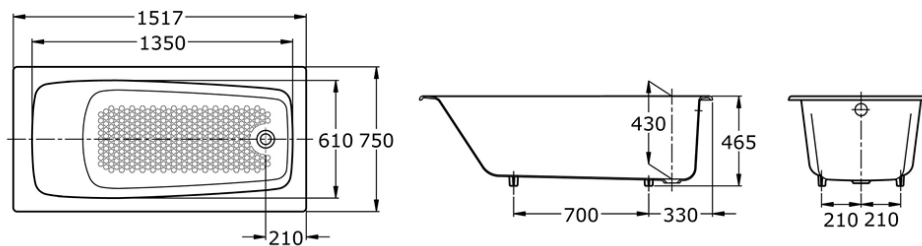

FBY 1520 PE

Some products may not be available in your area

Prices indicated are manufacturer's suggested retail price, prices may change anytime without notice.

Please check with your nearest reseller for updated prices.

Prices shown for lavatory does not include faucet.