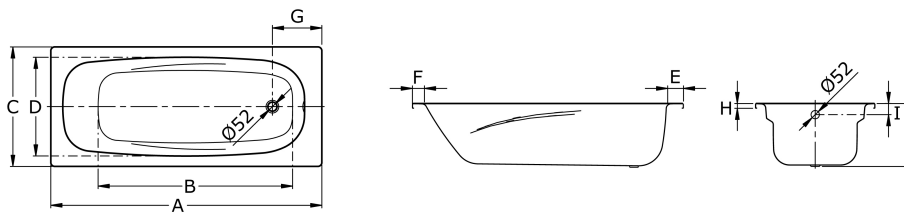

FB1700-75

IDR 4,870,000.00

Height: 395

Width: 1700 mm

Depth: 750 mm

Reference	A	B	C	D	E	F	G	H	I	J	Litres
B75U	1700	1120	750	620	108	75	310	28	70	395	180

Some products may not be available in your area
 Prices indicated are manufacturer's suggested retail price, prices may change anytime without notice.
 Please check with your nearest reseller for updated prices.
 Prices shown for lavatory does not include faucet.