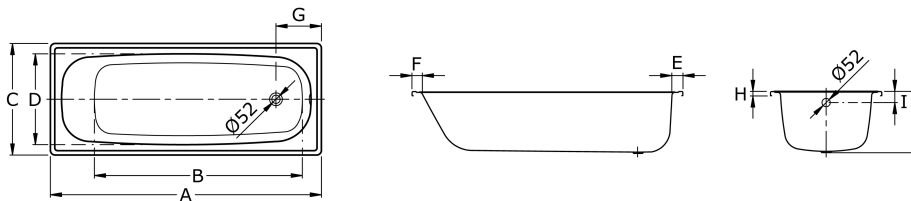

FB1700-70

IDR 3,920,000.00

Height: 385

Width: 1700 mm

Depth: 700 mm

Reference	A	B	C	D	E	F	G	H	I	J	Litres
B70E	1700	1305	700	570	70	65	285	28	70	385	190

Some products may not be available in your area

Prices indicated are manufacturer's suggested retail price, prices may change anytime without notice.