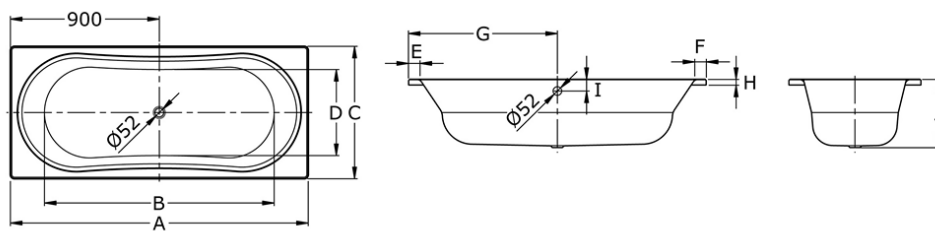

DUO COMFORT

IDR 10,570,000.00

Height: 420

Width: 1800 mm

Depth: 800 mm

DUO COMFORT

Reference	A	B	C	D	E	F	G	H	I	J	Litres
B80D	1800	1400	800	520	70	70	900	35	70	420	240

Some products may not be available in your area