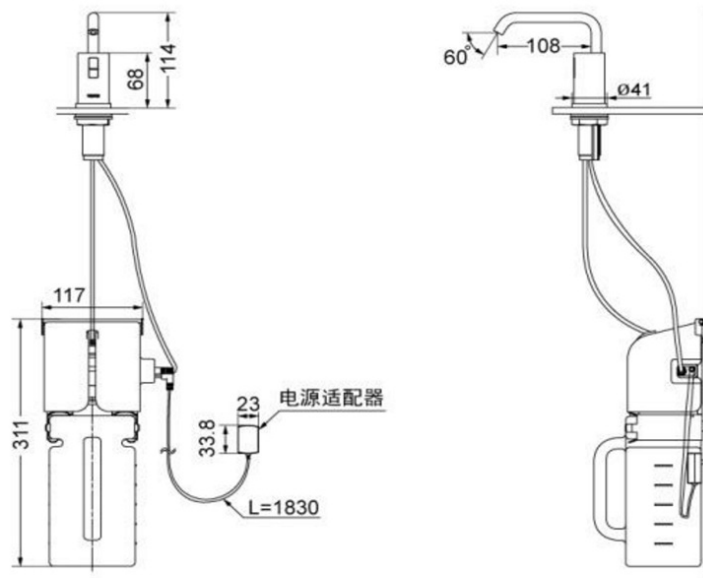

DSE101K

IDR 9,900,000.00

Some products may not be available in your area
Prices indicated are manufacturer's suggested retail price, prices may change anytime without notice.
Please check with your nearest reseller for updated prices.
Prices shown for lavatory does not include faucet.