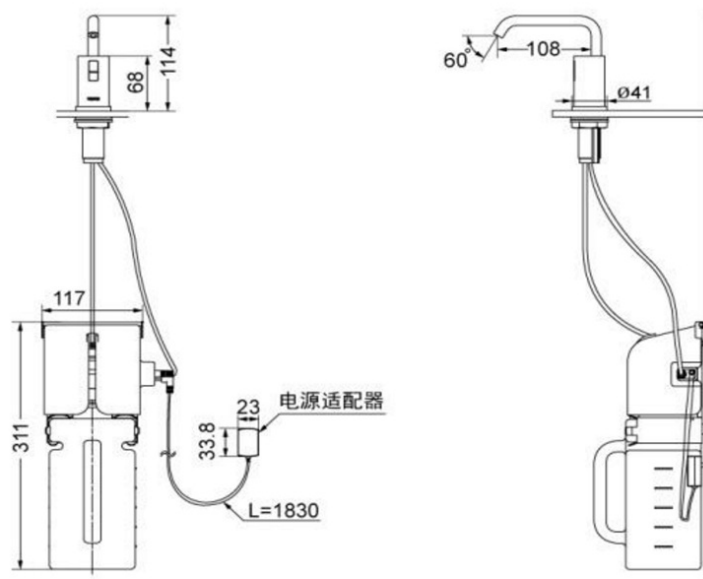

DSE101E

IDR 9,200,000.00

Some products may not be available in your area
Prices indicated are manufacturer's suggested retail price, prices may change anytime without notice.
Please check with your nearest reseller for updated prices.
Prices shown for lavatory does not include faucet.