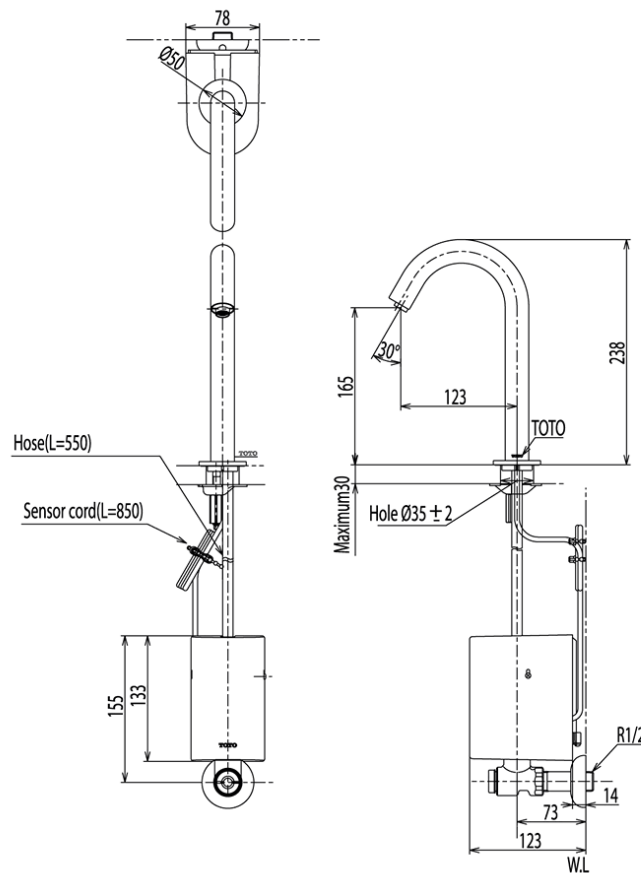

DLE110A1NV900/TN78-9V900

IDR 10,700,000.00

*DLE110A1R V800
TN78-9 V800*

Some products may not be available in your area
 Prices indicated are manufacturer's suggested retail price, prices may change anytime without notice.
 Please check with your nearest reseller for updated prices.
 Prices shown for lavatory does not include faucet.