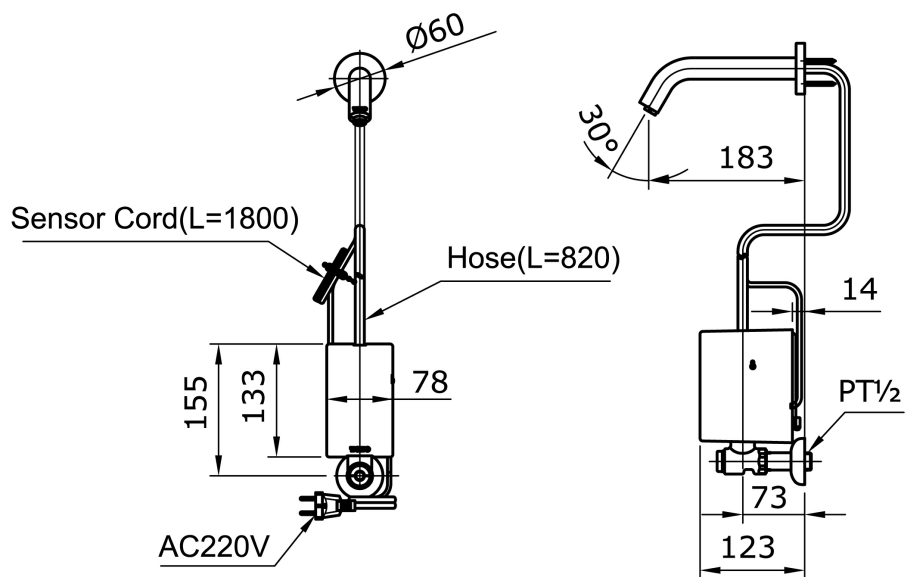

## DLE105ANV900/TN78-9V900

IDR 9,800,000.00

Wall Mount Aqua Auto Faucet

Some products may not be available in your area

Prices indicated are manufacturer's suggested retail price, prices may change anytime without notice.