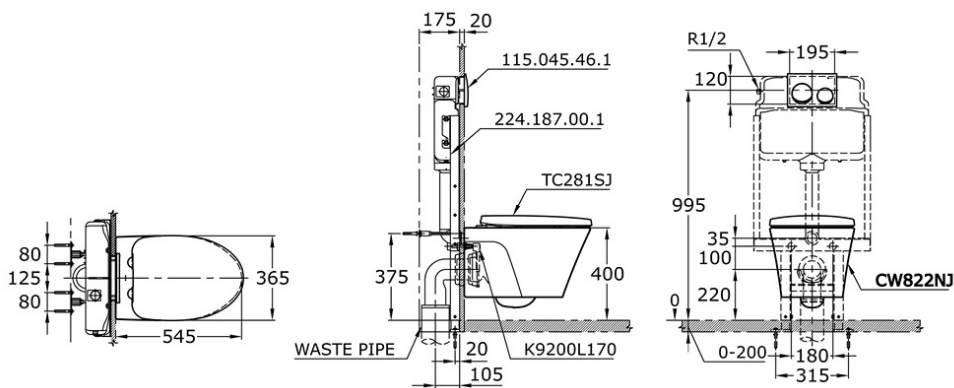

CW822NJ

IDR 8,500,000.00

Wall Hung

4.5 / 3 L Dual Flush

Solid Duroplast Seat & Cover

Rough-in: 220 mm

Bowl Shape: Elongated

AVANTE CW 822 NJ