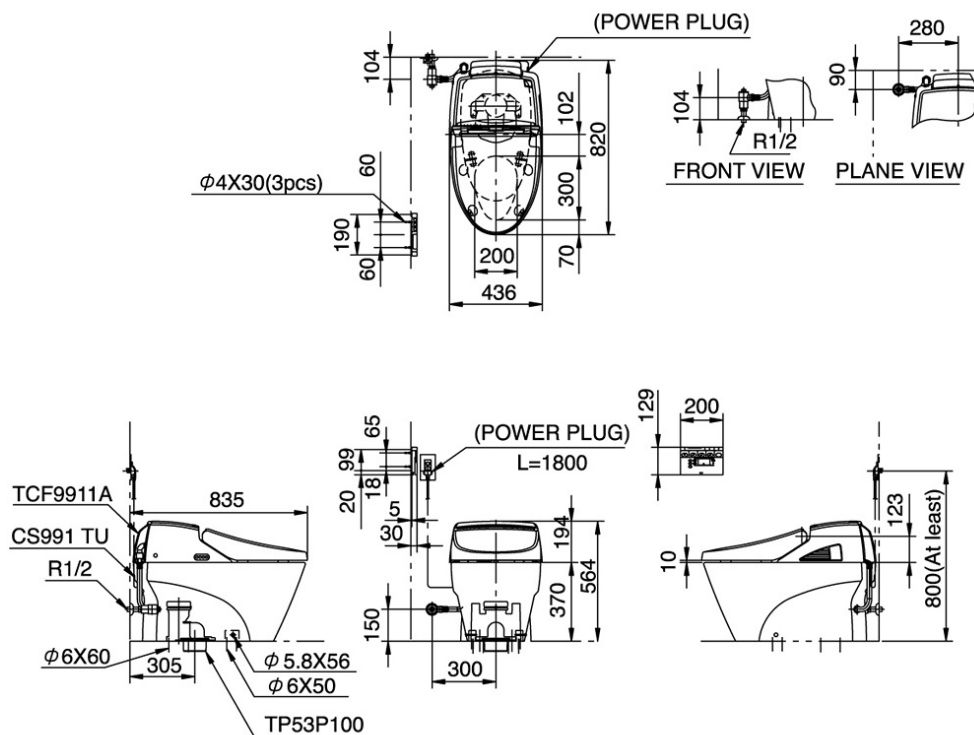

## CES9911AX2

IDR 85,000,000.00

Tornado Siphonic Jet Flush (6 L)

Rough-in: 306 mm

Bowl Shape: Elongated

Some products may not be available in your area

Prices indicated are manufacturer's suggested retail price, prices may change anytime without notice.