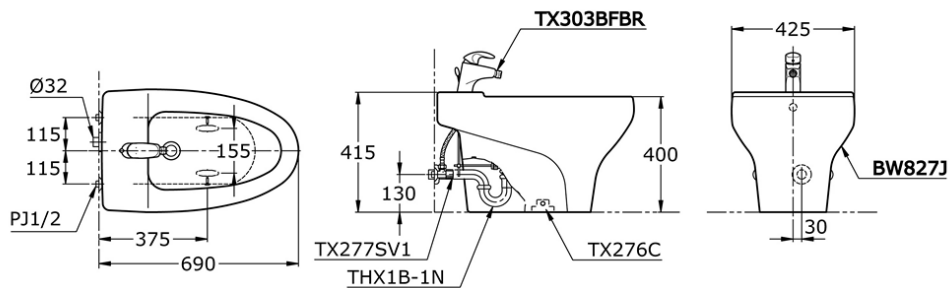

BW827J

IDR 2,960,000.00

Wall Faced

VISION BW 827 J

Some products may not be available in your area

Prices indicated are manufacturer's suggested retail price, prices may change anytime without notice.

Please check with your nearest reseller for updated prices.

Prices shown for lavatory does not include faucet.