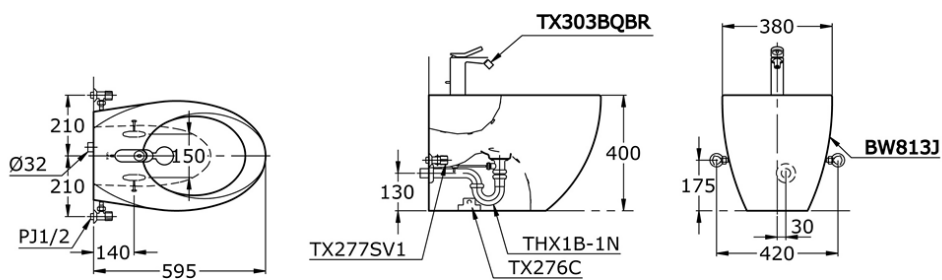

LE MUSE BW 813 J

Some products may not be available in your area

Prices indicated are manufacturer's suggested retail price, prices may change anytime without notice.

Please check with your nearest reseller for updated prices.

Prices shown for lavatory does not include faucet.