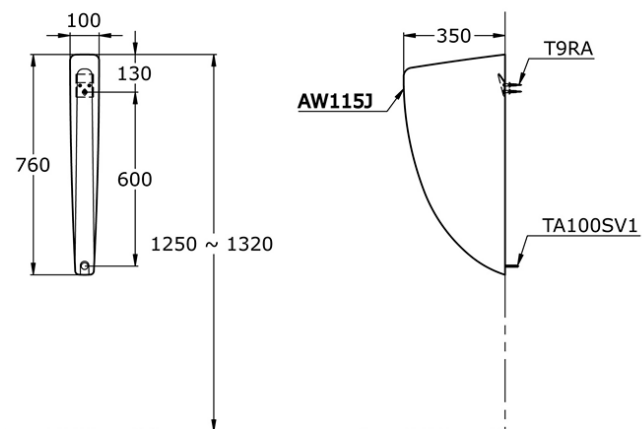

AW115J

IDR 1,550,000.00

Height: 760

Width: 100 mm

Depth: 350 mm

AW 115 J

Some products may not be available in your area

Prices indicated are manufacturer's suggested retail price, prices may change anytime without notice.

Please check with your nearest reseller for updated prices.

Prices shown for lavatory does not include faucet.