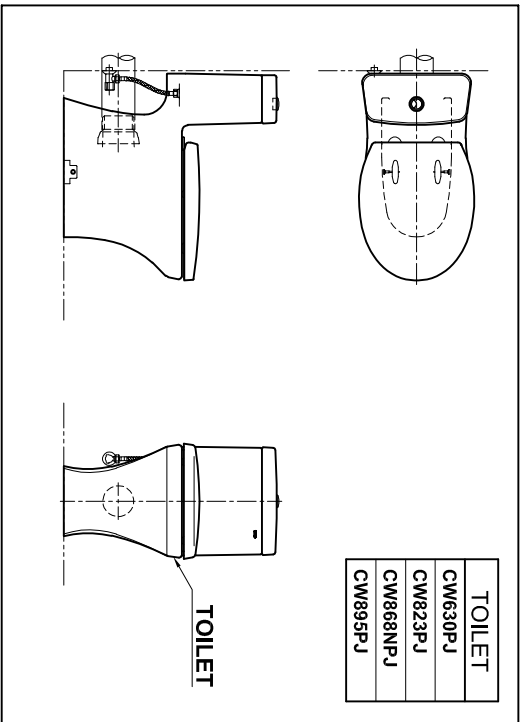

### SPECIFICATIONS

### INSTALLATION

Note : " This installation drawing is intended as a recommendation only. Please consult your local plumbing contractor for the best arrangement for your bathroom. The manufacturer and seller take no responsibility for how the unit is installed "

### SPECIFICATIONS

TOILET
CW630J
CW823J / NJ
CW867NJ
CW868NJ
CW895J