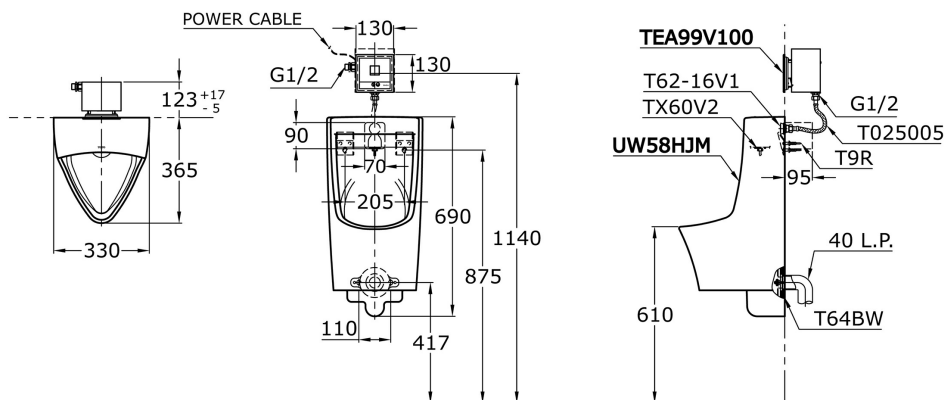

## UW58HJM

IDR 10,170,000.00

Moslem Type

Height: 690

Width: 330 mm

Depth: 365 mm

Some products may not be available in your area

Prices indicated are manufacturer's suggested retail price, prices may change anytime without notice.