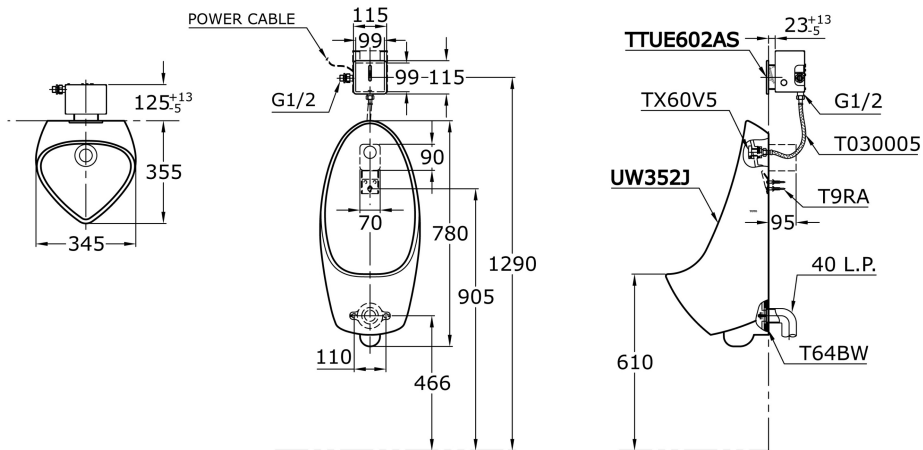

## UW352J

IDR 9,397,000.00

Available: DUE106UA (Battery Operated)

Some products may not be available in your area

Prices indicated are manufacturer's suggested retail price, prices may change anytime without notice.