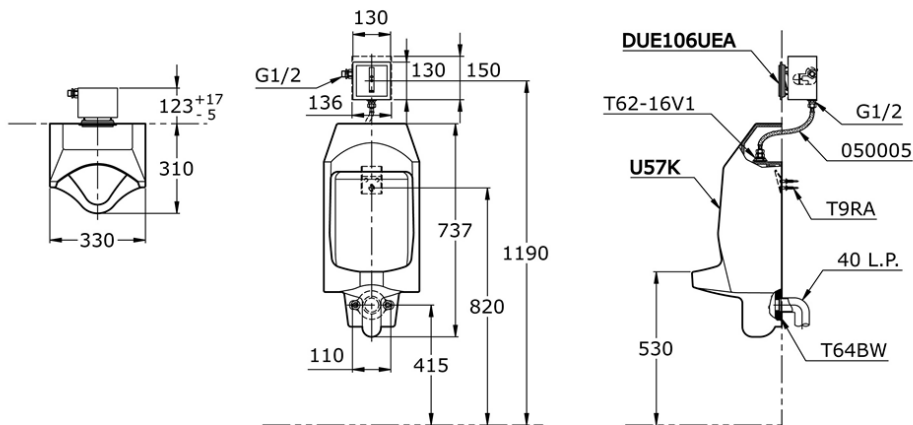

U 57 K

Some products may not be available in your area

Prices indicated are manufacturer's suggested retail price, prices may change anytime without notice.

Please check with your nearest reseller for updated prices.

Prices shown for lavatory does not include faucet.