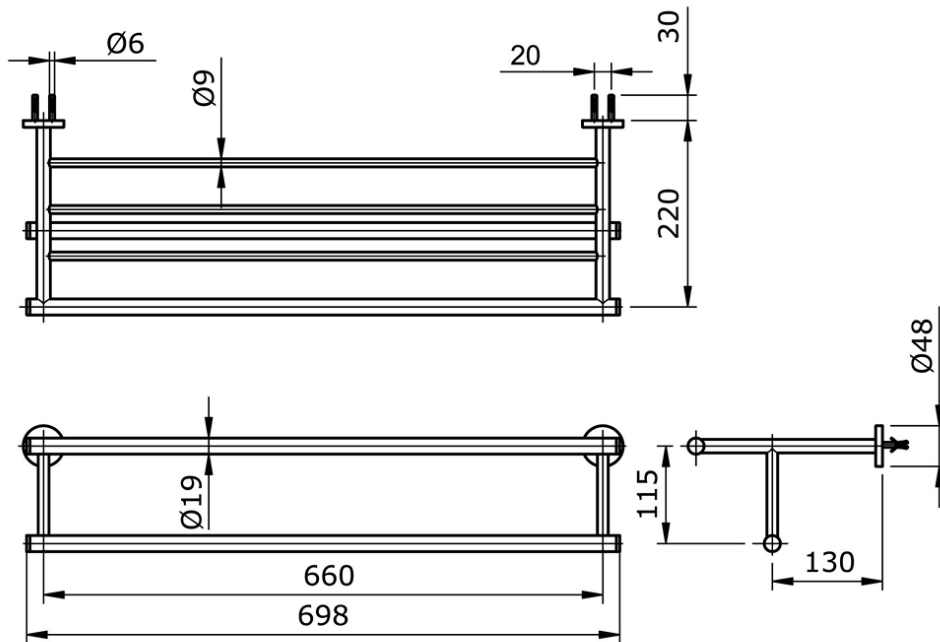

TX726AES

IDR 2,060,000.00

Combination Towel Shelf & Towel Bar

Some products may not be available in your area

Prices indicated are manufacturer's suggested retail price, prices may change anytime without notice.