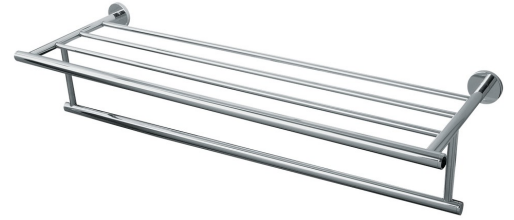

TX726AES

IDR 2,060,000.00

Combination Towel Shelf & Towel Bar

Some products may not be available in your area

Prices indicated are manufacturer's suggested retail price, prices may change anytime without notice.