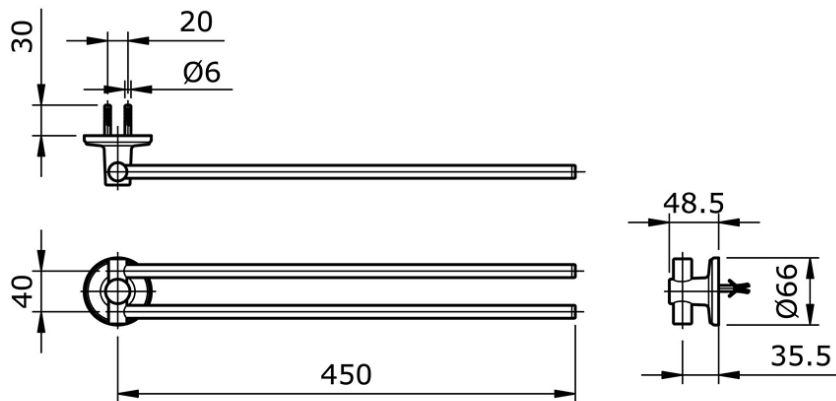

### TX725AC

IDR 908,000.00

Swivel Double Towel Bar

Some products may not be available in your area

Prices indicated are manufacturer's suggested retail price, prices may change anytime without notice.

Please check with your nearest reseller for updated prices.

Prices shown for lavatory does not include faucet.