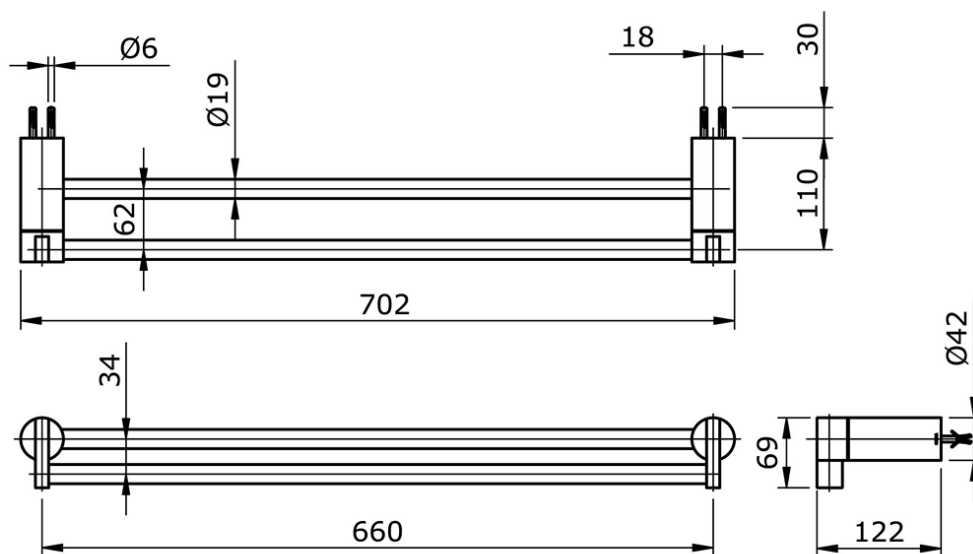

TX724AE

IDR 1,750,000.00

Double Towel Bar

Some products may not be available in your area

Prices indicated are manufacturer's suggested retail price, prices may change anytime without notice.

Please check with your nearest reseller for updated prices.

Prices shown for lavatory does not include faucet.