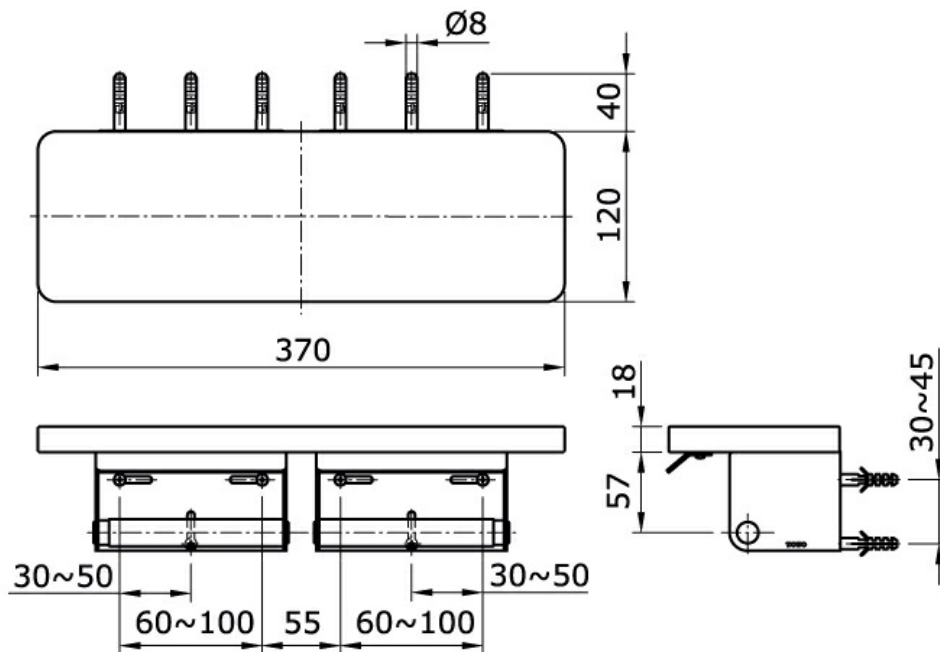

TX720MMBV1#NW

IDR 1,500,000.00

Double Paper Holder w/ Shelf (Walnut)

Some products may not be available in your area

Prices indicated are manufacturer's suggested retail price, prices may change anytime without notice.