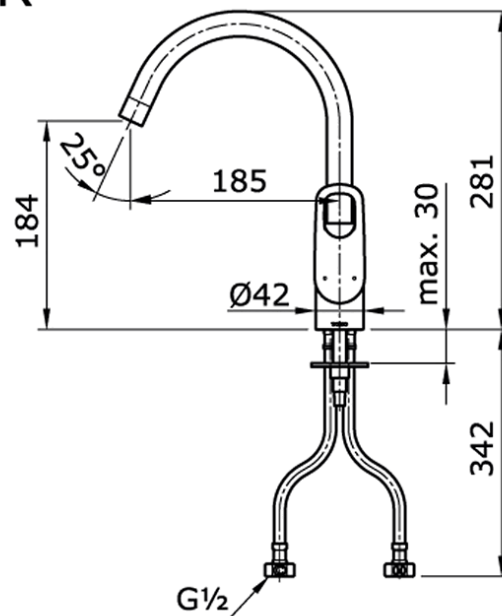

TX605KRR

IDR 1,470,000.00

Single Lever Kitchen Faucet

Min Water Pressure: 0.05 MPa

Max Water Pressure: 0.75 MPa

Flow Rate: 7.0 Lpm

TX605KRR

Some products may not be available in your area.