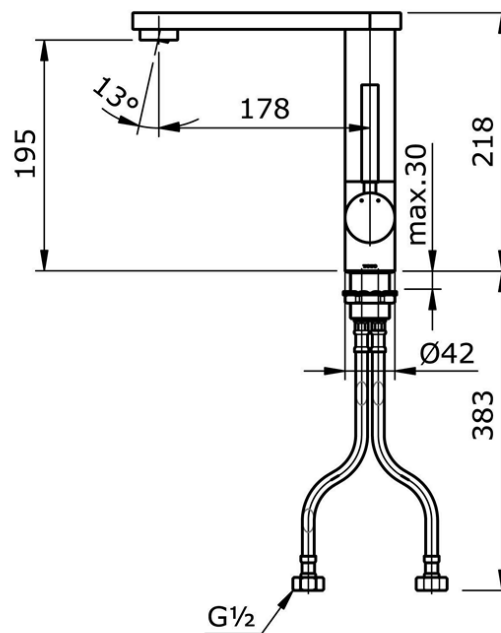

TX605KMBR

IDR 2,820,000.00

Single Lever Kitchen Faucet

Min Water Pressure: 0.05 MPa

Max Water Pressure: 0.75 MPa

Flow Rate: 7.0 Lpm

Some products may not be available in your area

Prices indicated are manufacturer's suggested retail price, prices may change anytime without notice.