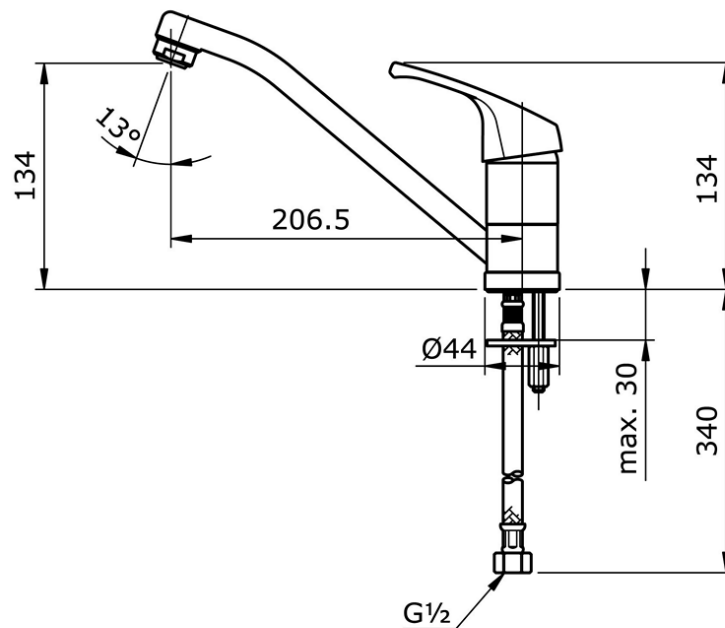

TX604KDN

IDR 1,300,000.00

Single Lever Kitchen Faucet

Min Water Pressure: 0.05 MPa

Max Water Pressure: 0.75 MPa

Flow Rate: 7.0 Lpm

Some products may not be available in your area

Prices indicated are manufacturer's suggested retail price, prices may change anytime without notice.

Please check with your nearest reseller for updated prices.

Prices shown for lavatory does not include faucet.