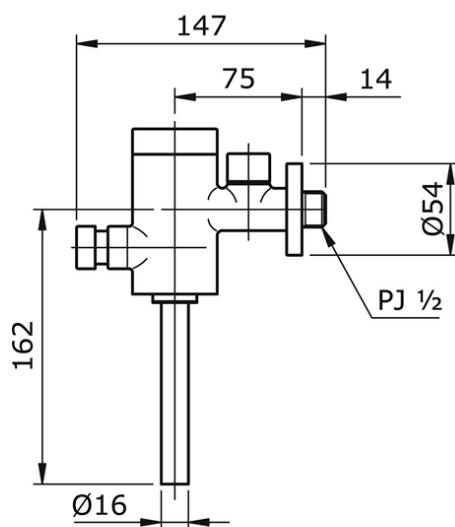

#### Urinal Flush Valve

Min Water Pressure: 0.05 MPa

Max Water Pressure: 0.75 MPa

Flow Rate: 15.0 Lpm

Some products may not be available in your area

Prices indicated are manufacturer's suggested retail price, prices may change anytime without notice.