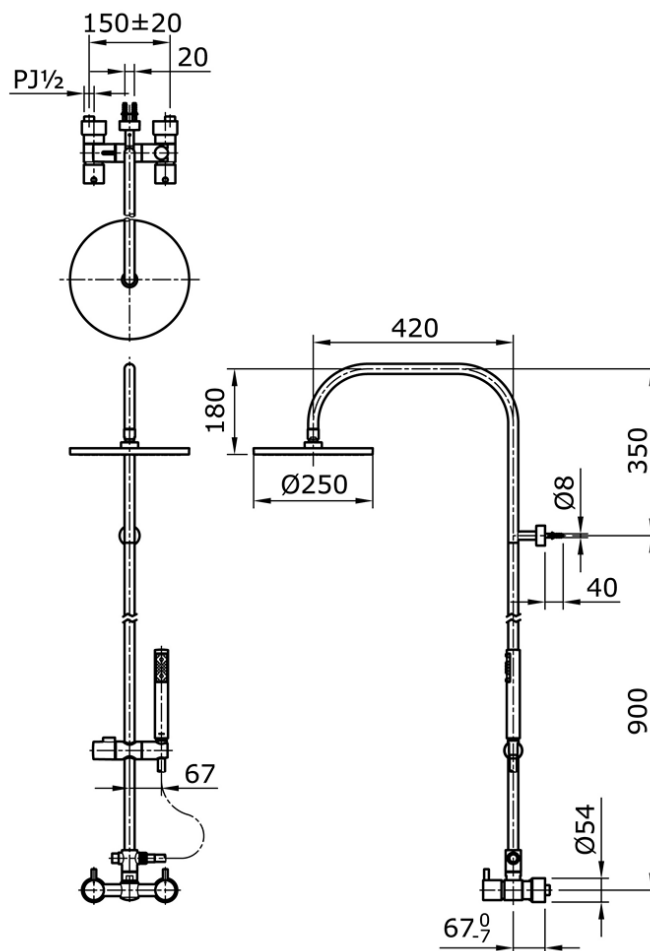

TX492SES

IDR 6,500,000.00

Shower Column Set

Min Water Pressure: 0.05 MPa

Max Water Pressure: 0.75 MPa

Flow Rate: 8.0 Lpm

Some products may not be available in your area

Prices indicated are manufacturer's suggested retail price, prices may change anytime without notice.

Please check with your nearest reseller for updated prices.

Prices shown for lavatory does not include faucet.